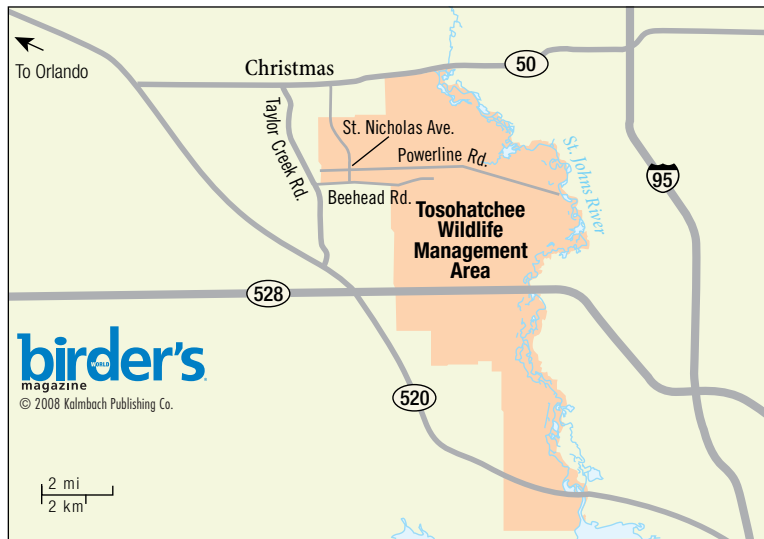

tosohatchee wildlife management area christmas, florida

28°29'54.18N 80°59'55.84W

Tosohatchee Wildlife Management Area is a 30,701-acre wilderness located in Orange County about 25 miles east of Orlando, near the community of Christmas. From Orlando, take S.R. 50 east to Taylor Creek Road in Christmas and turn right (south). Drive 2.8 miles to the entrance on the left (east).