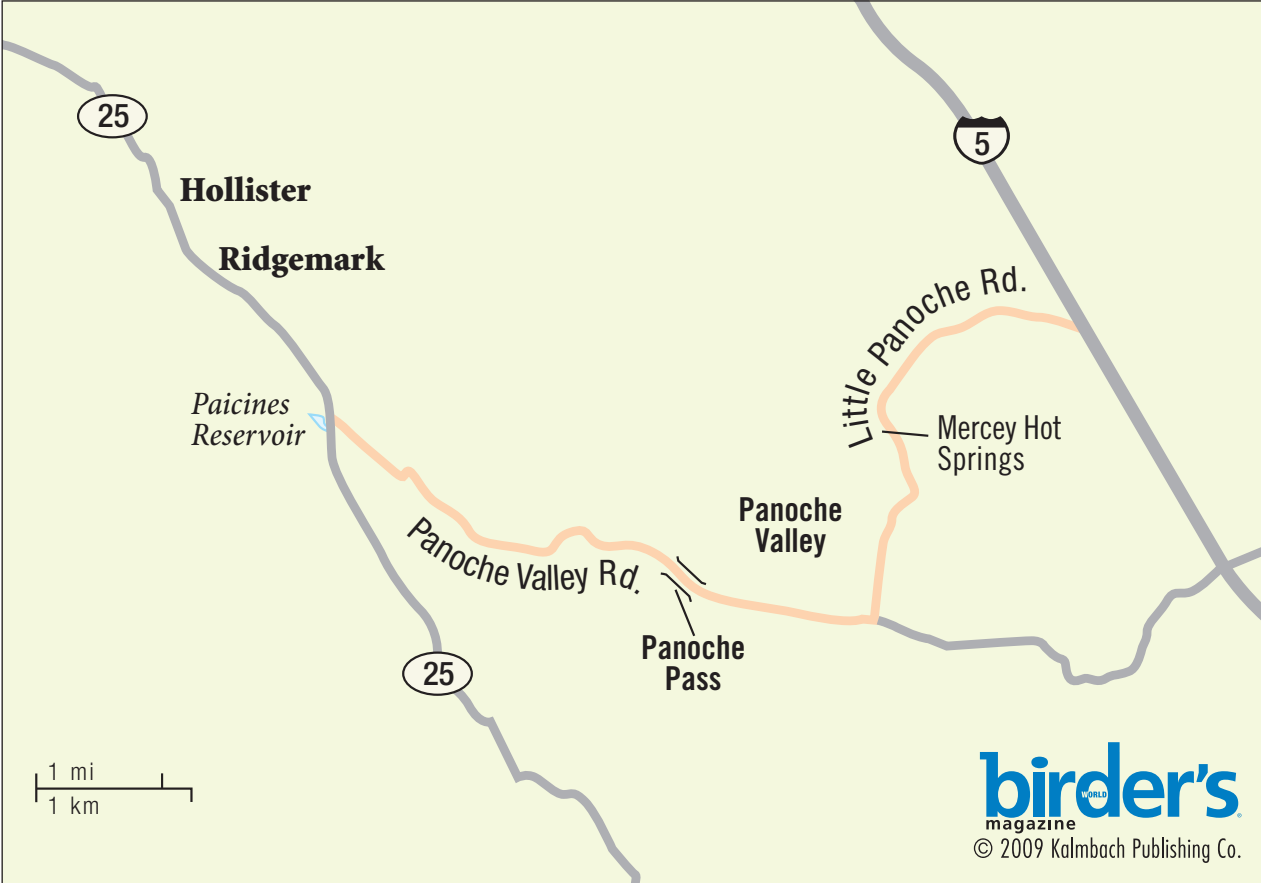

panoche valley

san benito county, california

36°39'59.26"N 121°10'48.79"W

birder's
magazine
© 2009 Kalmbach Publishing Co.