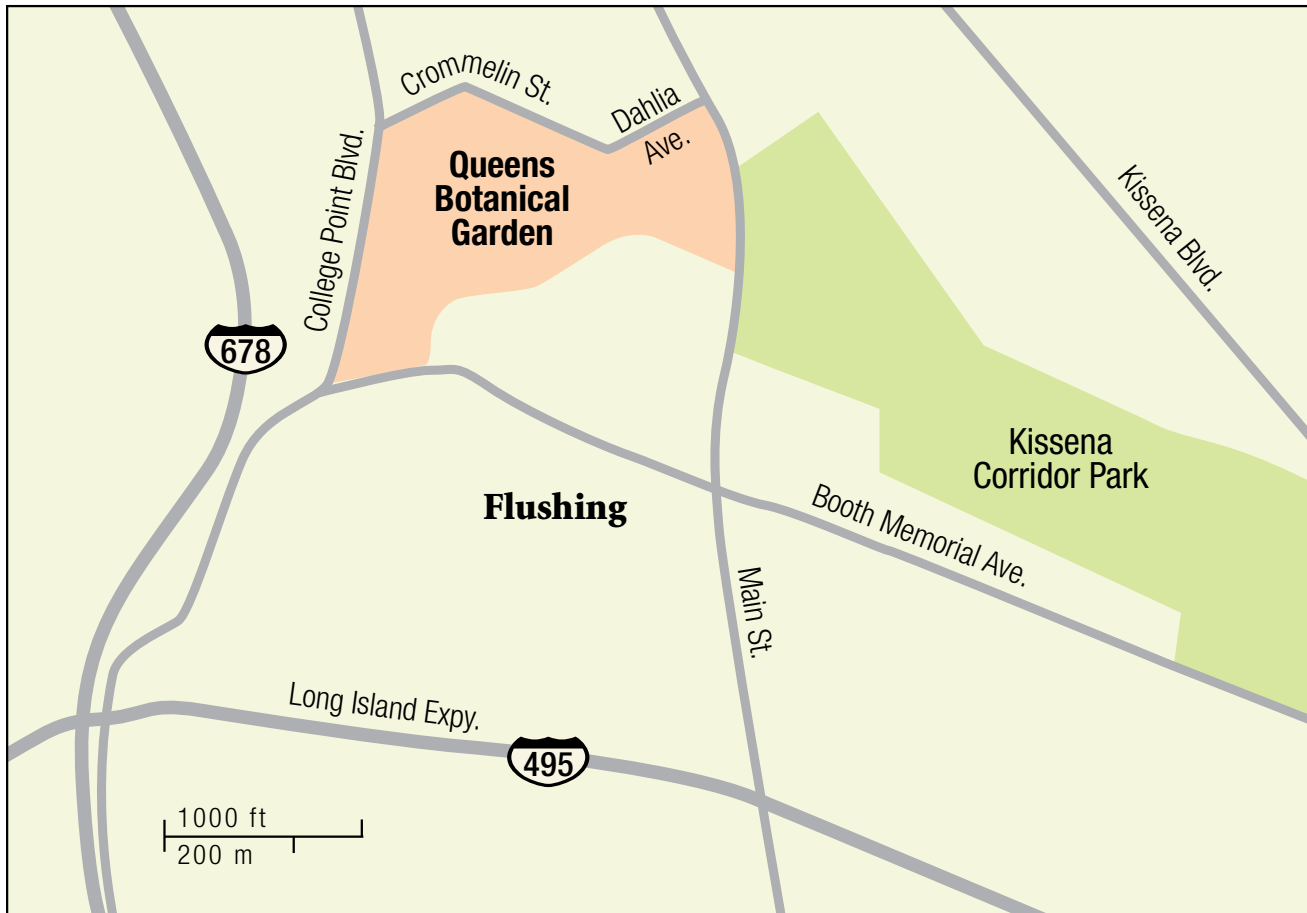

# pipeline rapids

richmond, virginia

37°31'57.05"N 77°26'7.86"W

# queens botanical garden

flushing, new york

40°45'0.96"N 73°49'43.23"W

# **birmingham botanical gardens**

birmingham, alabama

33°29'25.89"N 86°46'34.55"W

# reifel migratory bird sanctuary

delta, british columbia

49°5'53.49"N 123°10'42.08"W