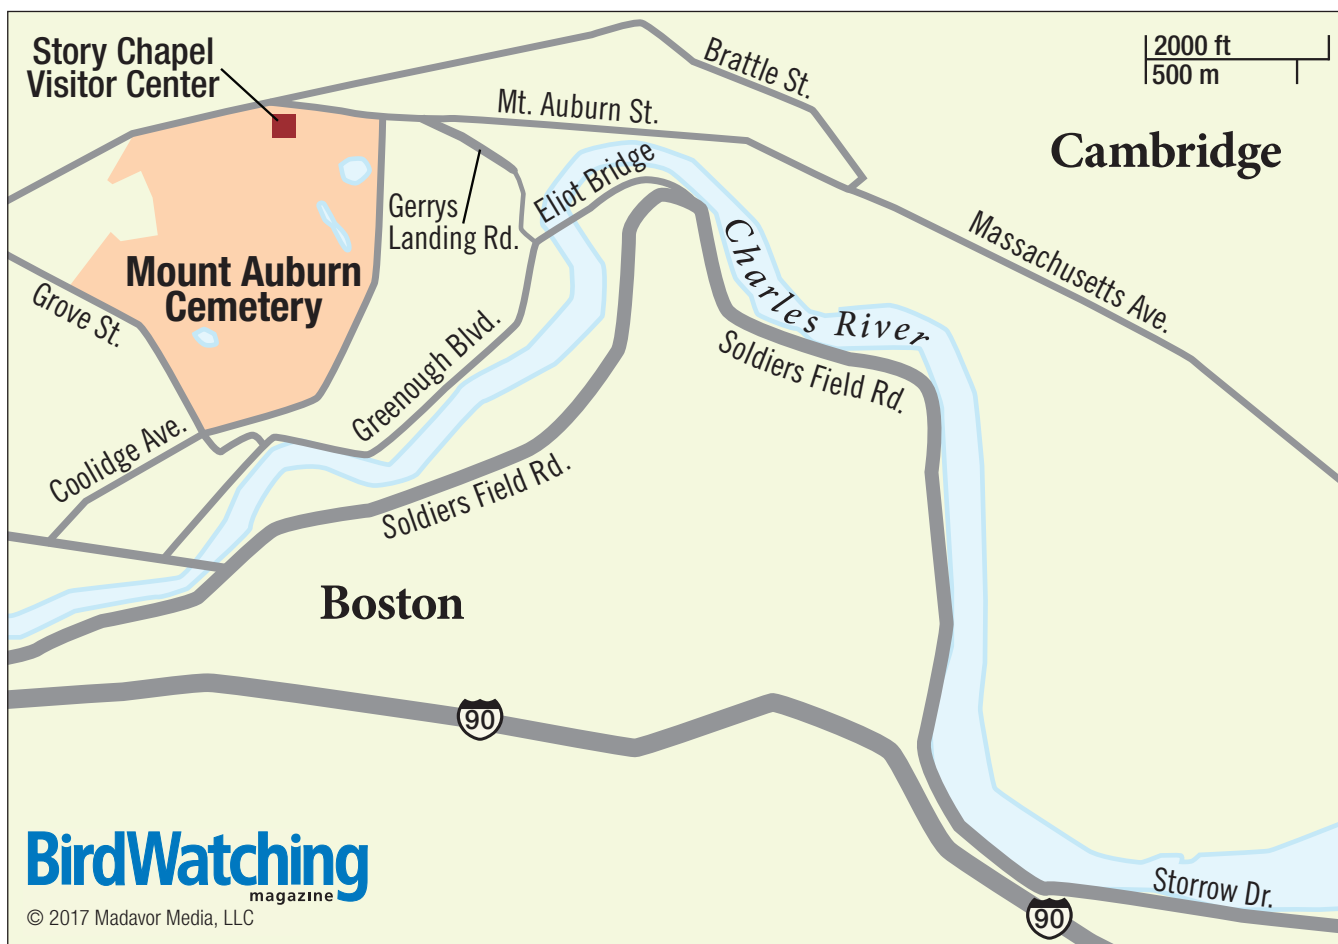

mount auburn cemetery

cambridge, massachusetts
42°22'30.10"N 71°8'41.71"W

BirdWatching
magazine

© 2017 Madavor Media, LLC