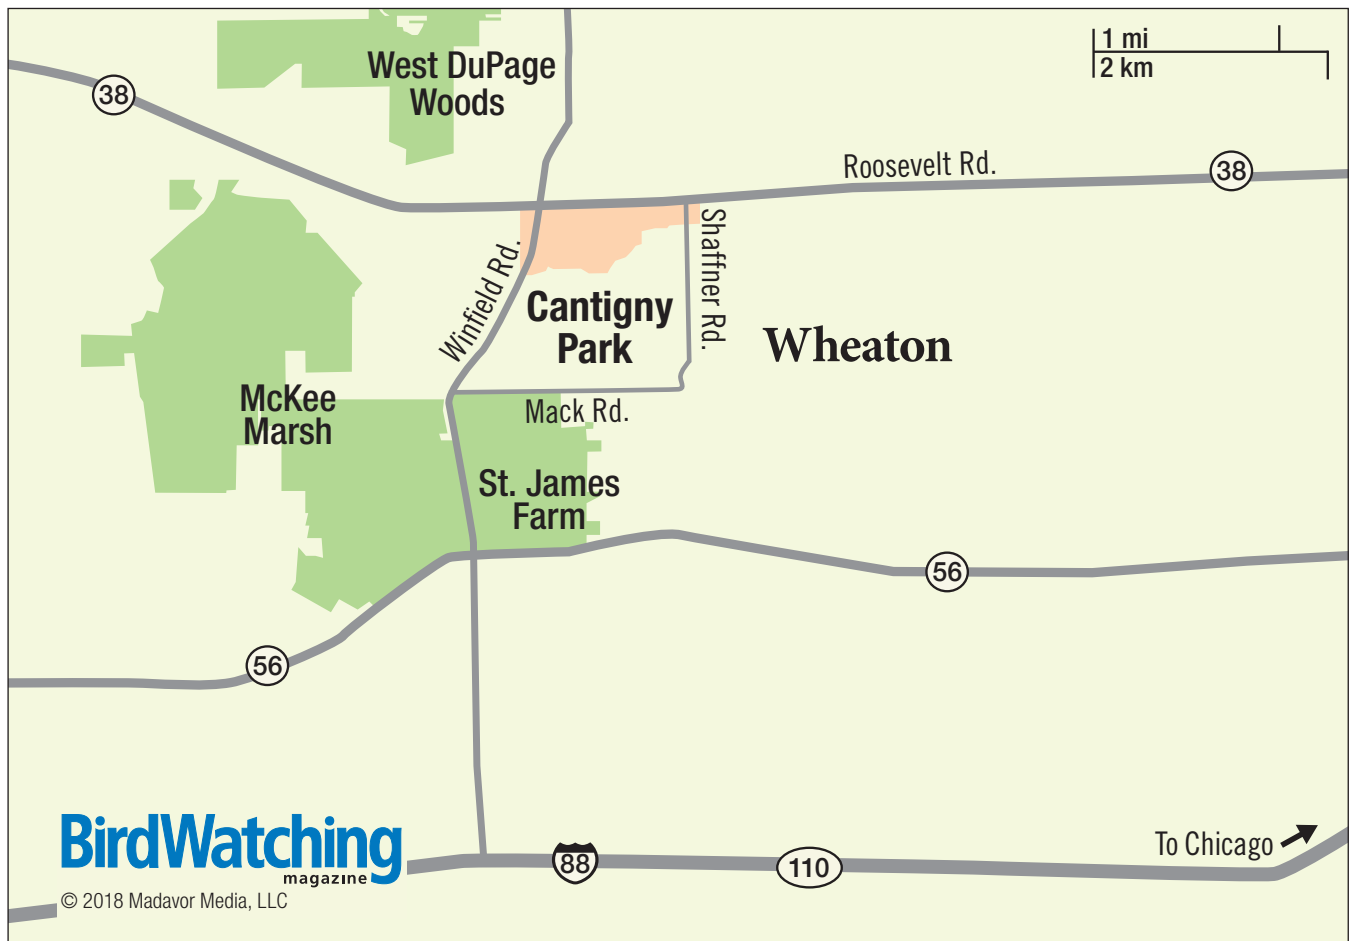

# cantigny park

wheaton, illinois

41°51'15.38"N 88°9'17.62"W

**BirdWatching**  
magazine

© 2018 Madavor Media, LLC