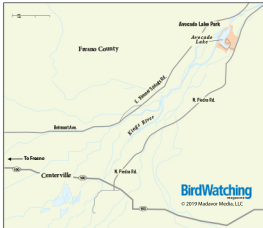

avocado lake park

fresno county, california

36°46'58.15"N 119°24'34.09"W

BirdWatching
magazine

© 2019 Madamor Media, LLC