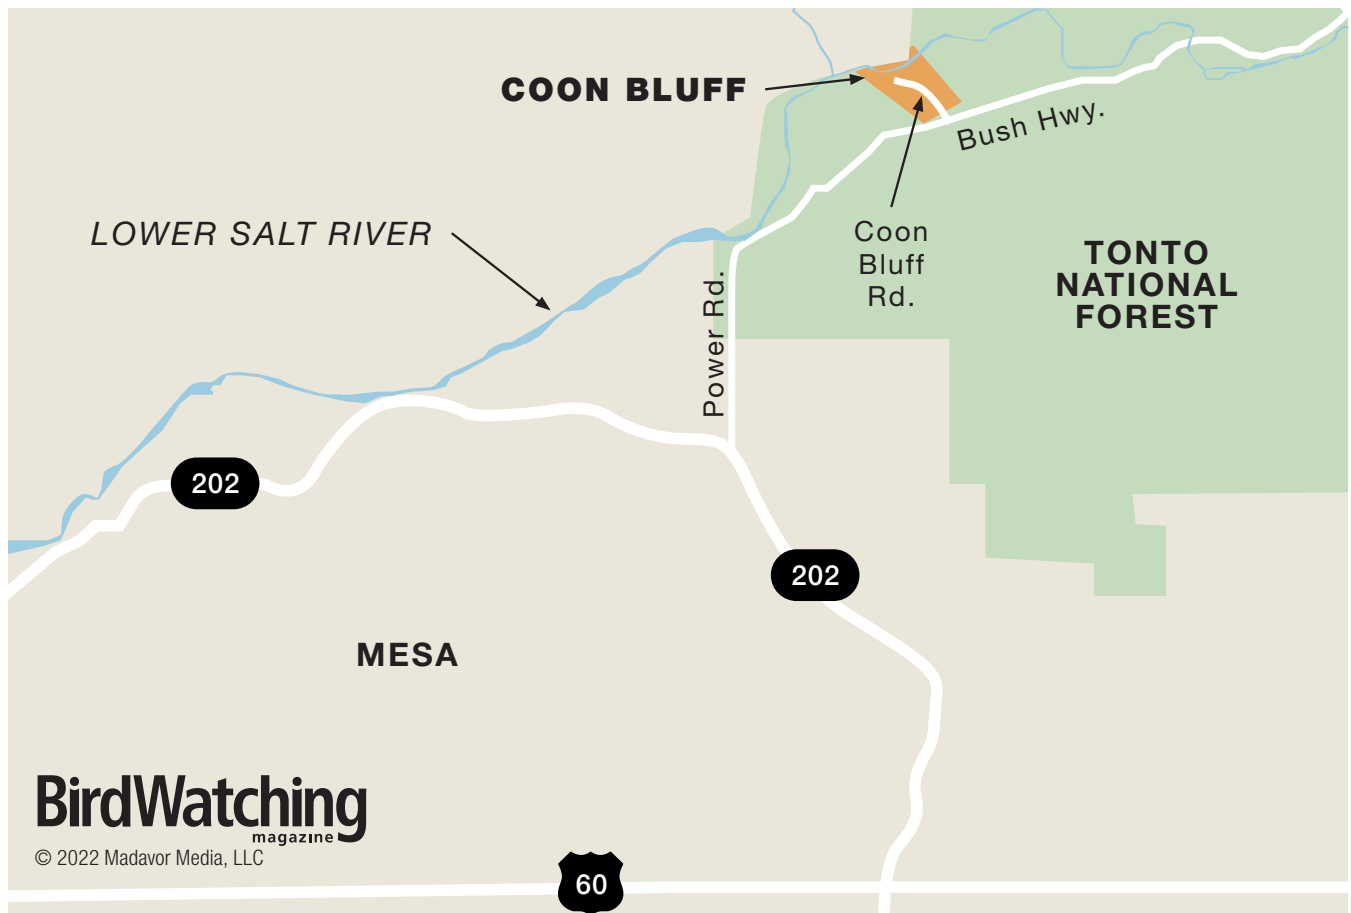

Coon Bluff

TONTO NATIONAL FOREST, ARIZONA

33°32'49.95"N 111°38'46.61"W

BirdWatching
magazine

© 2022 Madavor Media, LLC