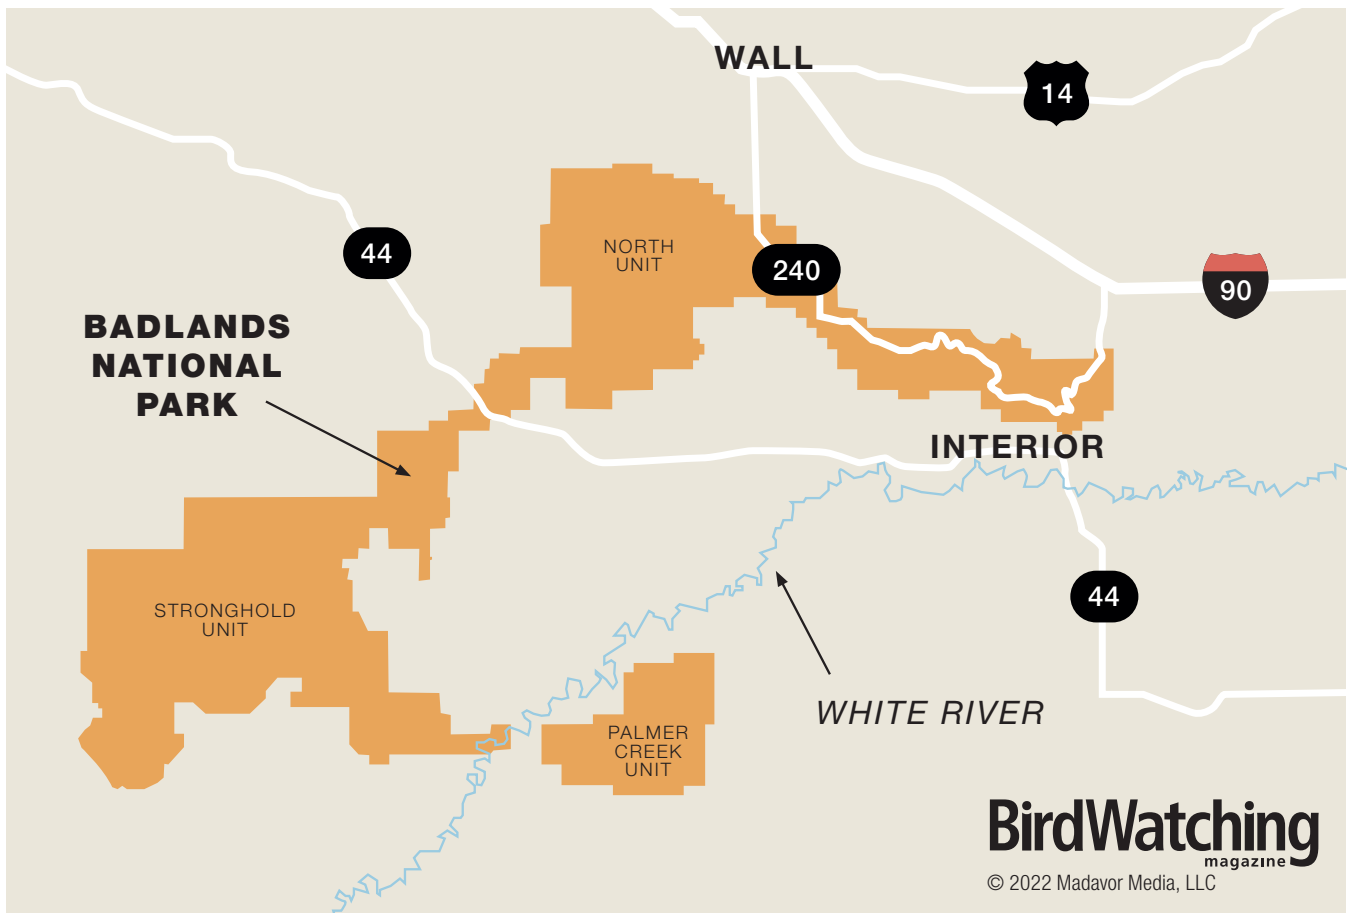

# Badlands National Park

INTERIOR, SOUTH DAKOTA

43°44'57.15"N 101°56'30.41"W

**BirdWatching**  
magazine

© 2022 Madavor Media, LLC